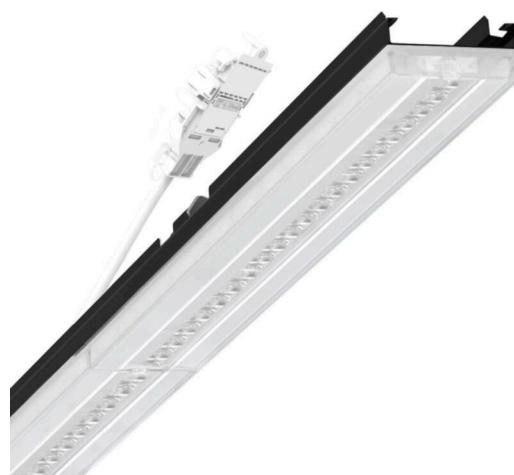

CHARACTERISTICS

Order number	19535004164
EAN number	4020863434039
Commodity code	94051190
Certification mark	IP 20, Protection class I, ENEC10 VDE, F, HACCP DIN10500/Food/IFS-application-related suitability/BRC, Indoor, CE
Impact resistance (IK rating)	IK03 (-20°C bis 35°C)
Ambient temperatur	ta -20°C to 35°C
Warranty period	5 years
State funding programs	BEG - Federal funding for efficient buildings (valid only for Germany)

ELECTRICAL ENGINEERING

Controller	Electronic driver (1 pcs.)
System output	34W
Mains voltage	230V/50Hz
Energy efficiency class/light source	B

LIGHTING TECHNOLOGY

Placement	LED, Colour rendering/Light colour CRI ≥ 80 / 6500K
Colour tolerance (MacAdam)	3SDCM
Nominal luminous flux	6077lm
LED service life	50000h L80/B10 (Tq 35°C), 70000h L80/B50 (Tq 35°C)
Luminaire luminous efficiency	176lm/W
Beam angle	80° (C0) / 75° (C90)
UGR lat./long.	19.4 / 20.1

MECHANICS

Housing colour	black RAL 9005
Dimensions (LxWxH/DxH)	1531mm x 55mm x 37mm
Weight (net)	1.75kg
Type of installation	Mounting rail system installation, Light structure

Dimensions

L	1531 mm	Length
B	55 mm	Width
H	37 mm	Height

DEEP-LINK

<https://www.regiolux.de/en/article/19535004164>

Reference	LED 6000lm 865
ηLB	100 %
Φ ↓/↑	98 % / 2 %
UGR lat./long.	19.4 / 20.1