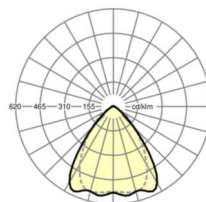

MECHANICS

Housing colour	black RAL 9005
Dimensions (LxWxH/DxH)	1531mm x 55mm x 37mm
Weight (net)	1.75kg
Type of installation	Mounting rail system installation, Light structure

Dimensions

L	1531 mm	Length
B	55 mm	Width
H	37 mm	Height

DEEP-LINK

<https://www.regiolux.de/en/article/19535004164>

Reference	LED 6000lm 865
ηLB	100 %
Φ ↓/↑	98 % / 2 %
UGR lat./long.	19.4 / 20.1